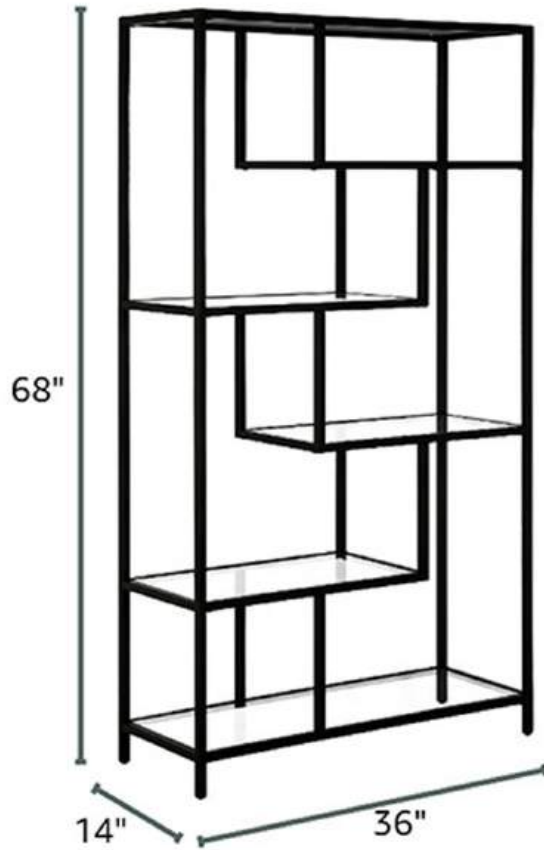

New! Glassware Display Options

Scan the QR code for our Glassware Display Order Forms.

Glass Display A