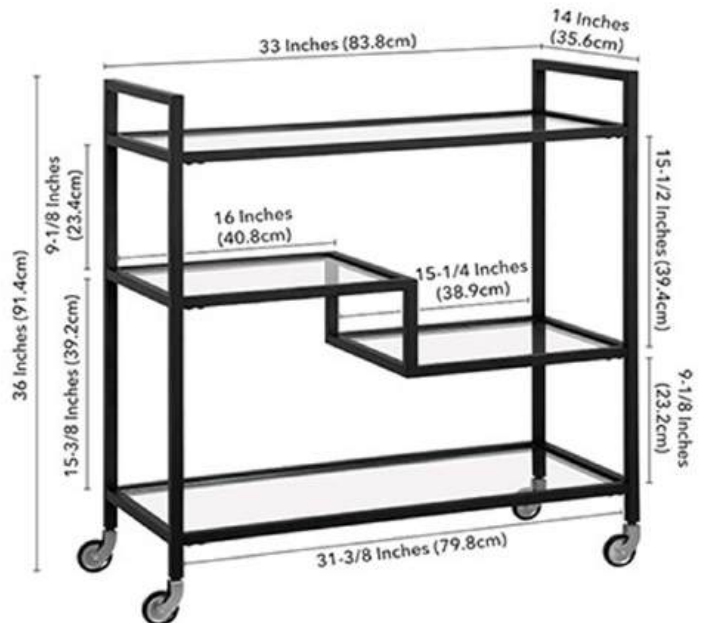

New! Glassware Display Options

Scan the QR code for our Glassware Display Order Forms.