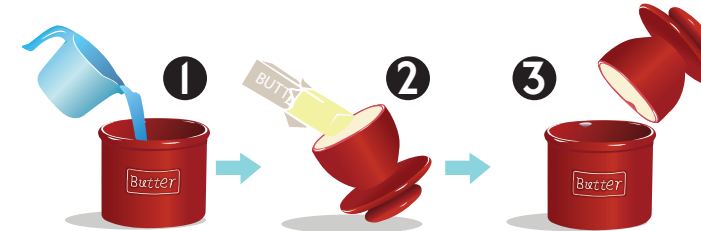

BISTRO W/BLEU TRIM BB-CWBB

BISTRO W/GOLD TRIM BB-CWGOLD

THE ORIGINAL HAND PAINTED RAISED  
FLORAL BUTTER BELL CROCK

FRONT

BACK

METALLIC BUTTER BELL CROCK

DRAGON STEEL METALLIC

BB-METALLIC

HOW TO USE A BUTTER BELL CROCK

1 Pour approximately 1/3 cup (78 ml) of cold water into the base of the crock.

2 Pack 1 stick (1/2 cup or 125g) of softened butter firmly into the bell-shaped lid.

3 Replace lid into the bottom of the crock. Your butter is ready for use!