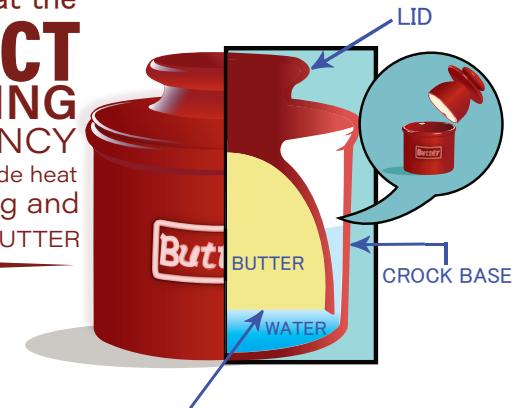

HOW TO USE A BUTTER BELL CROCK

1 Pour approximately 1/3 cup (78 ml) of cold water into the base of the crock.

2 Pack 1 stick (1/2 cup or 125g) of softened butter firmly into the bell-shaped lid.

3 Replace lid into the bottom of the crock. Your butter is ready for use!

The Anatomy of a Butter Bell® Crock

Keeps butter at the  
**PERFECT**  
SPREADING  
CONSISTENCY  
by reflecting outside heat  
while insulating and  
COOLING THE BUTTER

FLAVOR AND FRESHNESS  
is protected by an airtight seal of  
water at the base of the crock.