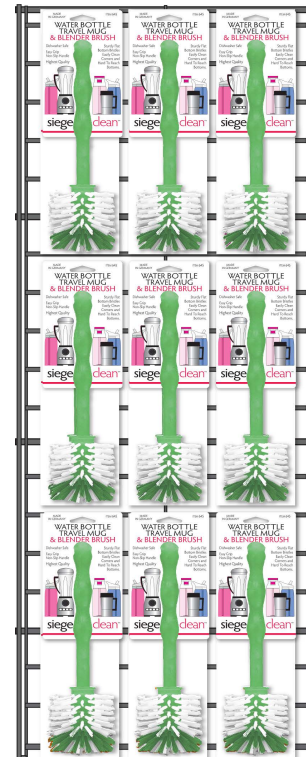

626 - 3 Pack Carded
1 Each: 1", 3/4" & 3/8"

Soft Tip Spout & Vase Brushes

Flexible for Cleaning Curves & Bends

Spout Bud Vase Brush Item 625 - 1" Bulk

Spout Bud Vase Brush Item 624 - 3/4" Bulk

Spout Bud Vase Brush Item 623 - 3/8" Bulk

CLEAN:

- Narrow Vases
- Kettle Spouts
- Collectibles
- Small Sculptures
- Computer Parts
- Sewing Machines

- Soft Cotton Tips Prevents Scratching
- Use Dry To Remove Dust From Computer Parts or Art Work.
- Use Wet To Clean Tube and Bud Vases and Spouts.

BRUSHES MADE IN CHINA
PACKAGED IN USA
BY WORKERS WITH DISABILITIES

ITEM 645
Water Bottle
Travel Mug
& Blender
Brush

ITEM 646
Stock Pot
Slow Cooker
& Frying Pan
Brush

Cleans All Shapes of Blenders,
Bottles and Travel Mugs
Sturdy Flat Bristle Design
Cleans Hard to Reach Corners
and Bottoms.

MADE IN GERMANY
PACKAGED IN USA
BY WORKERS WITH DISABILITIES

Item 645WP or 646WP
18 Piece Wing Panel

Item 645CL or 646CL
6 Piece Hanging Strip

(Rack Not Included)

UNIQUE PRIVATE LABEL PROGRAMS AVAILABLE

Our design department can assist you in taking your existing corporate logo and company image or creating a new look for a productive private labeling program. Or, if you prefer we can work closely with your own design department, providing templates and existing layouts and concepts that can facilitate a quick move from idea to placement and sales.