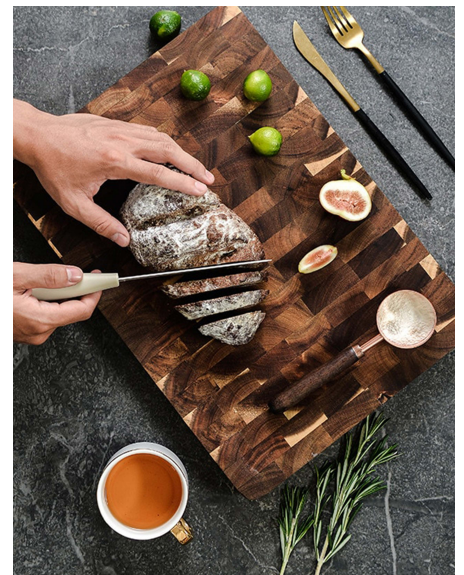

8 OZ FOOD GRADE OIL
(NO FILLERS). CAN BE USED ON ALL
WOOD ITEMS THAT COME IN
CONTACT WITH FOOD!