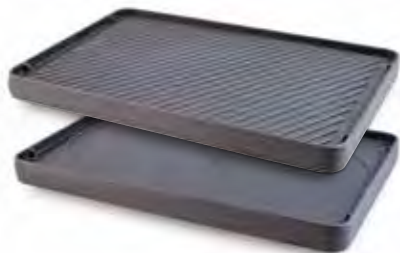

Cast Iron Reversible Grill Plate

For Classic and Stelvio models

Enamelled matte finish.

14.5 x 9.5 x 1 in

Pack of 1

KF-77047

UPC: 056975018847

MAP/WHSL: \$80.00 / \$40.00