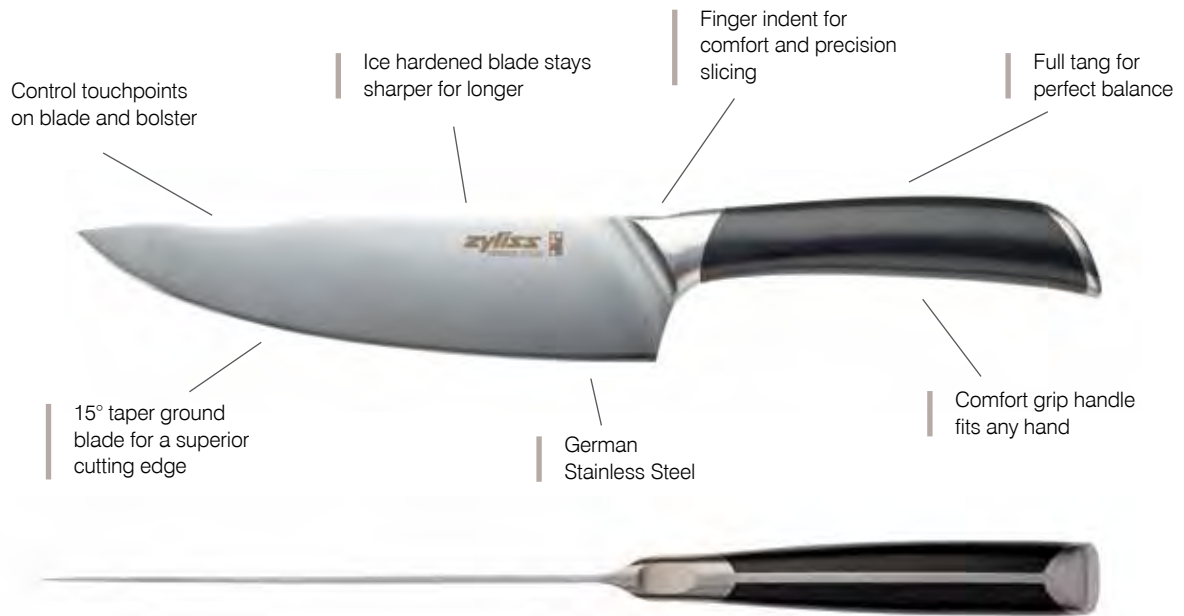

Comfort Pro

CUTTING