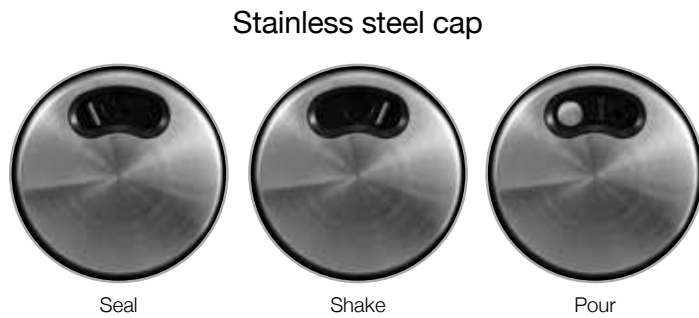

Saunderton Spice Storage & Shaker*

UNFILLED

H122116 5011268834349

ABS / Stainless Steel 7.5"

Case Pack Qty: 4 **MAP/WHSL:** $24.95 / $12.50

Customize your own favorite mix of herbs & spices.

Stainless Steel Funnel

H699940 054067699943

CLIP STRIP Stainless Steel 3 1/2"

Case Pack Qty: 8 **MAP/WHSL:** $9.95 / $5.00

Only available as a CLIP STRIP.