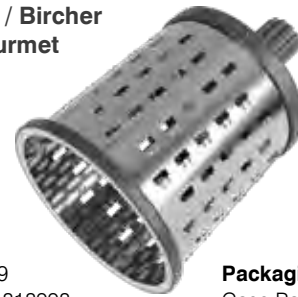

Universal / Bircher Drum Gourmet

ITEM: E900059
UPC: 5011268 818998
MAP/WHSL: $29.95 / $15.00

Packaging:
Case Pack x 6