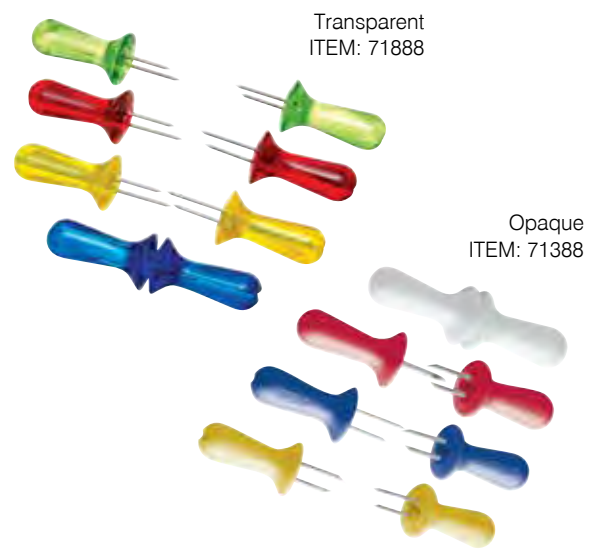

Transparent
ITEM: 71888

Opaque
ITEM: 71388

NEW

NEW Colors
ITEM: E980273