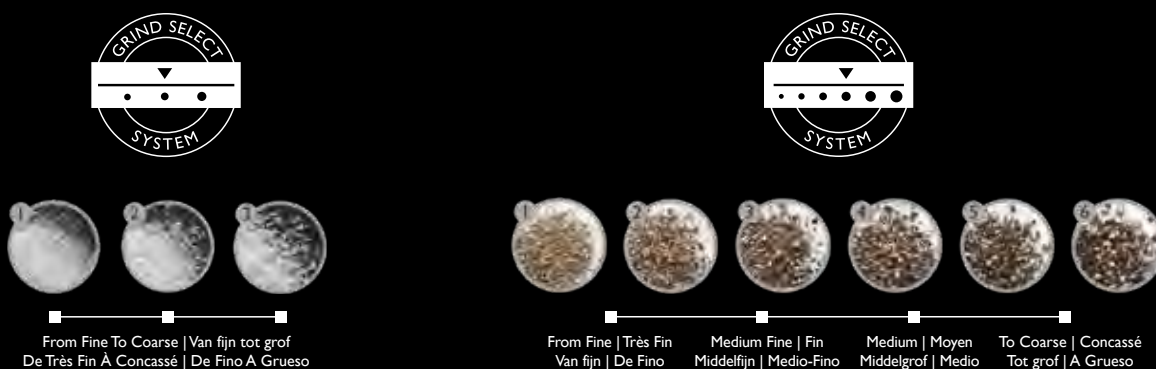

ABOUT OUR MILL MECHANISMS

All of our pepper mills feature our design-registered carbon steel Precision+ mechanism. Representing a new level of performance, our Precision+ mechanism is able to deliver more pepper per turn and is scientifically proven to release more flavor than ever before.

All of our premium salt mills feature a unique sharp ceramic mechanism which prevents corrosion over time unlike other salt mills that feature a metal mechanism. Our salt mills are intended for use with dry salt crystals only.

The designs of our mill mechanisms were created in-house by Cole & Mason and are IP protected to ensure no imitations. Furthermore, they are confidently supported by our Lifetime Guarantee.

ABOUT OUR GRIND SELECT MILLS

Our premium range of grind select mills gives the cook complete control with 6 pre-set grind levels for pepper and 3 pre-set grind levels for salt, to provide precise adjustment of the grind from fine to coarse. Select a fine grind for a big punch in sauces or soups or effortlessly switch to a more coarse grind for a more subtle but longer lasting taste, great for salads or steaks.

CONTENTS

- Wooden Mills .....page 61
- Mixed Material Mills .....page 68
- Inverta Mills.....page 73
- Acrylic Mills .....page 76
- Electronic Mills .....page 80
- Spice Mills .....page 82
- Shaker Sets .....page 83
- Seasonings and Herb & Spice Accessories .....page 85
- Kitchen Accessories .....page 90