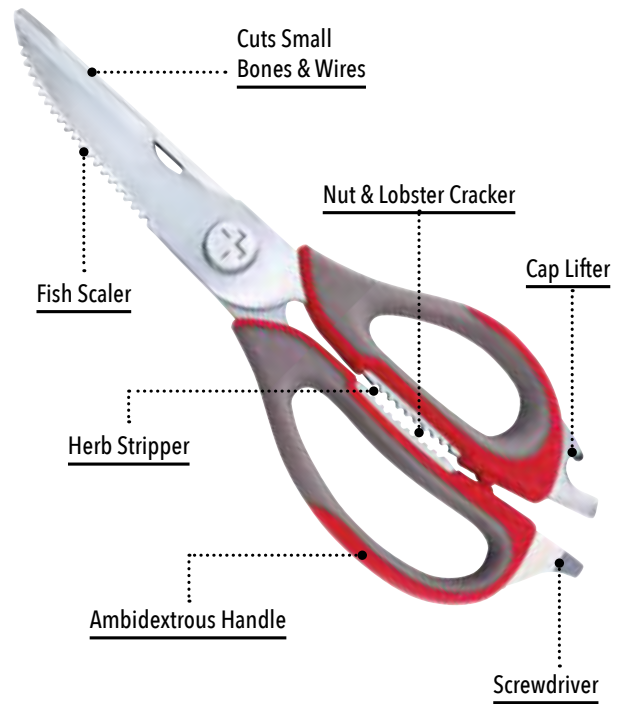

Kitchen Scissors

Carded.

9 in

Pack of 6

D1175

UPC: 056975117502

MAP/WHSL: $15.00 / $7.50