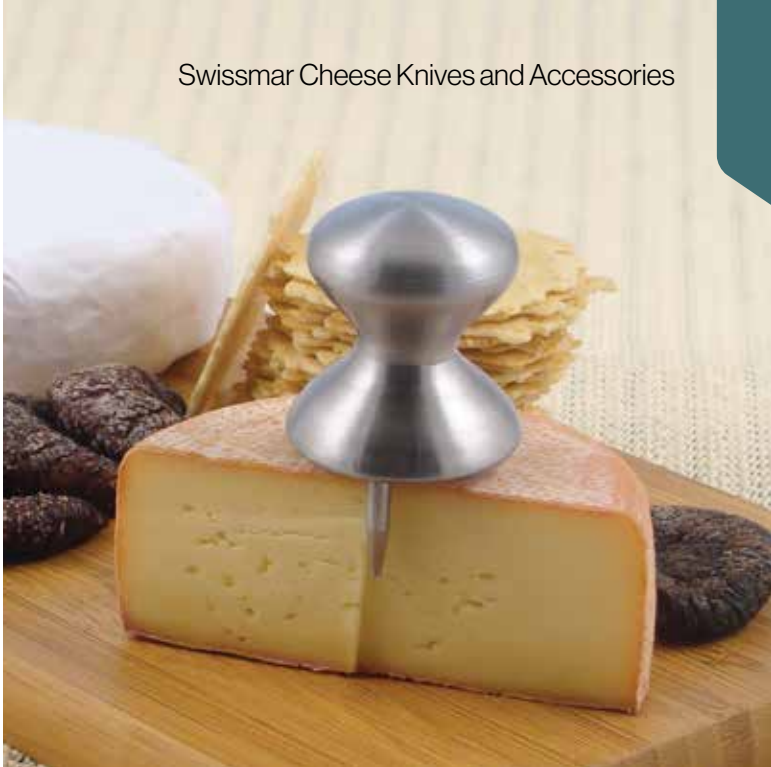

Stainless Steel Cheese Holder

Gift boxed.
2.25 x 1.25 dia. in
Pack of 12
SK3624SS
UPC: 056975031624
MAP/WHSL: $18.00 / $9.00