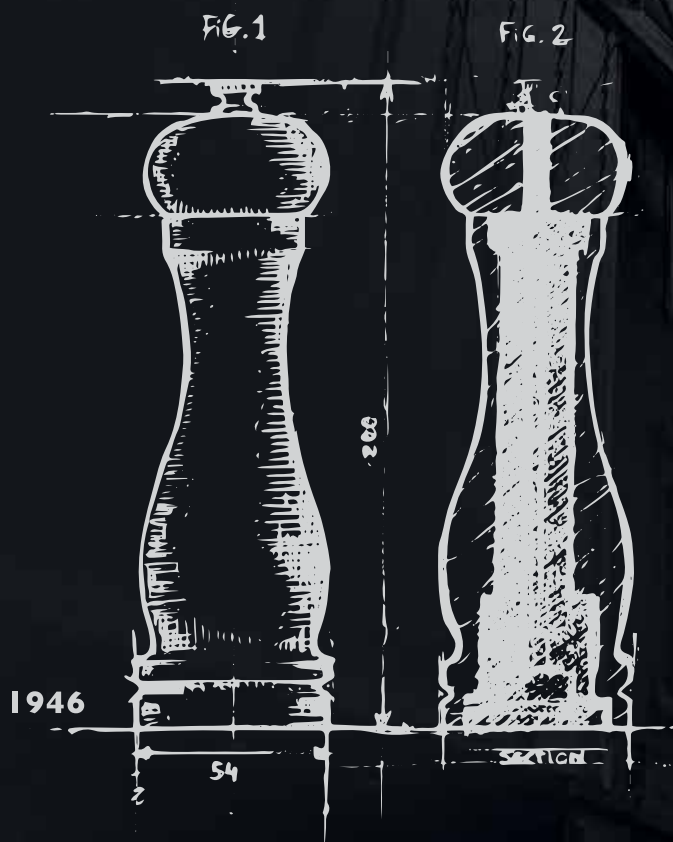

THE BRAND

The origins of our brand date back to 1919 when Cole & Mason was founded as a giftware company in the historic heart of the City of London. The company soon expanded into general home goods and in 1946 we launched our first wooden mill for seasoning.

A passion for flavour was ignited: inspiring us to develop made-to-last products to bring out the best in everyday food using the latest technologies and materials. This quest for quality and innovation are at the heart of the Cole & Mason story to this day.

Our aim is to provide you with both the tools and knowledge to bring out maximum flavour and taste when cooking and entertaining. We want to help make every single cooking experience a memorable one so that the feeling of each meal will resonate with you long after enjoying it.

Our products have been thoughtfully designed to be functional as well as beautiful, with carefully selected quality materials that don't just look good - but have integrity too. They are there to enhance your table and kitchen décor, as you get creative with flavours.

Whether you're a first-time cook or an experienced chef, whether you have a traditional or contemporary taste in design, you'll find in Cole & Mason an excellent partner to achieve great things in the kitchen.